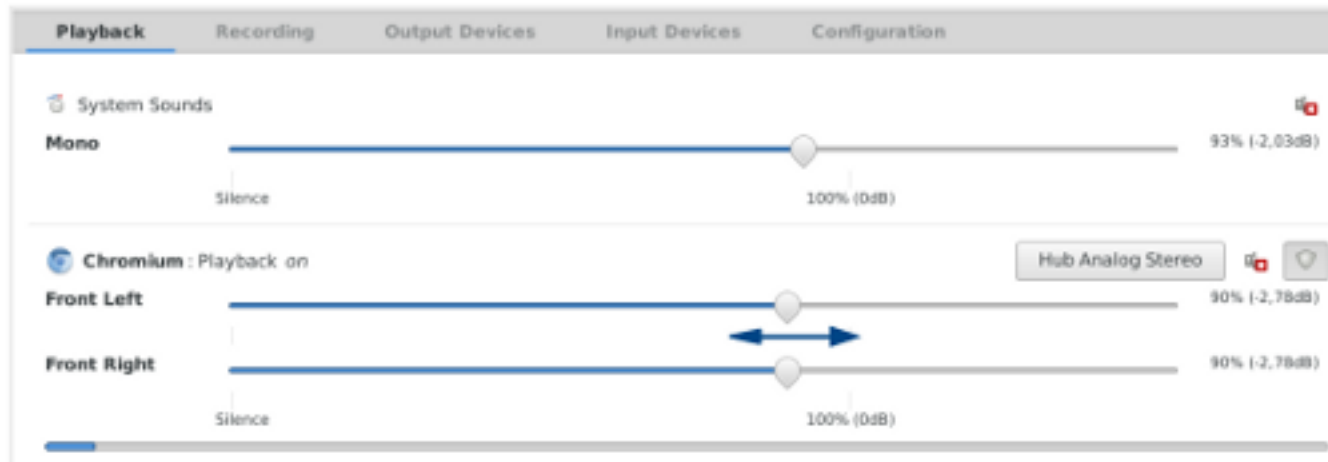

PRIMEIROS PASOS

PASO 1

Cargar o driver do encerado dixital

E obtemos a seguinte fiestra

NON PECHAR
SI MINIMIZAR

Activación do driver da PDI como aplicación de inicio

The image illustrates the steps to activate the PDI driver as a startup application in the Xfce desktop environment. The process involves navigating through the application menu to the configuration settings, specifically the 'Sesión e inicio' (Session and Startup) window. Within this window, the 'Inicio automático de aplicacións' (Automatic Startup Applications) tab is selected, and the 'Engadir' (Add) button is used to add a new application. The 'Engadir aplicación' (Add Application) dialog box is shown with the following details:

- Nome: iwbc-Driver (EDI Multiclass)
- Descrición: Driver Multiclass
- Orde: /usr/bin/iwbcv7/run.sh

The dialog box also includes 'Cancelar' (Cancel) and 'Aceptar' (Accept) buttons.

PASO 2. Control do son